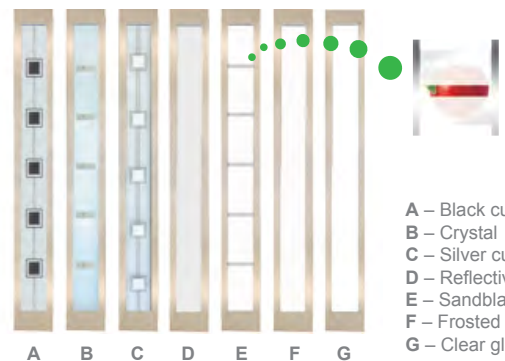

	Glazing	PR10
NORMAL	NO	€
	YES	€
PREMIUM	NO	€
	YES	€
OPTIMUM	NO	€
	YES	€
PRESTIGE	NO	€
	YES	€

AVAILABLE SIZES (door leaf width)	
80	
90	90N
100 Unavailable for PRESTIGE	

COMPOSITE DOORS

Bulging reflective glass Sandblasted Reflective glass Diamond

	Glazing	PR11
NORMAL	NO	€
PREMIUM	NO	€
	YES	€
OPTIMUM	NO	€
	YES	€
PRESTIGE	NO	€
	YES	€

AVAILABLE SIZES (door leaf width)	
80	80N
90	90N
80N & 100 Unavailable for PRESTIGE	

- A – Black cube
- B – Crystal
- C – Silver cube
- D – Reflective glass
- E – Sandblasted
- F – Frosted glass
- G – Clear glass