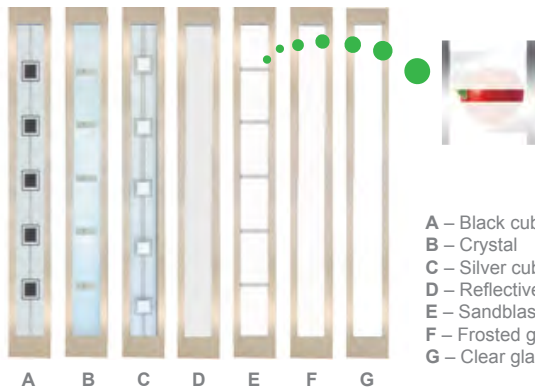

PR12C

FRAME

- A – Black cube
- B – Crystal
- C – Silver cube
- D – Reflective glass
- E – Sandblasted
- F – Frosted glass
- G – Clear glass

	Glazing	PR12C
PREMIUM	YES	€
OPTIMUM	YES	€
PRESTIGE	YES	€

AVAILABLE SIZES (door leaf width)

80	80N
90	90N
100 Unavailable for PRESTIGE	

PR13

	Glazing	PR13
NORMAL	NO	€
PREMIUM	NO	€
OPTIMUM	NO	€
PRESTIGE	NO	€

AVAILABLE SIZES (door leaf width)

80	80N
90	90N
100 Unavailable for PRESTIGE