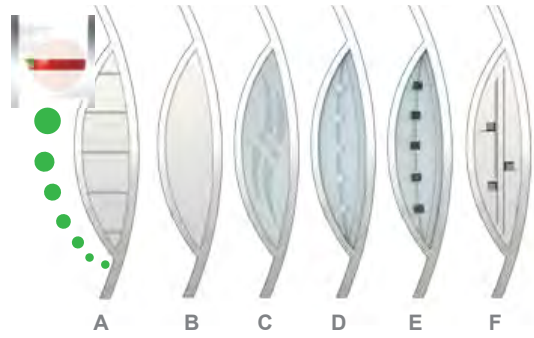

Glazing		PR29
PREMIUM	YES	€
OPTIMUM	YES	€
PRESTIGE	YES	€

AVAILABLE SIZES
(door leaf width)

80	80N
90	90N
100 Unavailable for PRESTIGE	

- A – Black cube
- B – Crystal
- C – Silver cube
- D – Reflective glass
- E – Sandblasted
- F – Frosted glass
- G – Clear glass

Glazing		PR30
PREMIUM	YES	€
OPTIMUM	YES	€
PRESTIGE	YES	€

AVAILABLE SIZES
(door leaf width)

80	80N
90	90N
100 Unavailable for PRESTIGE	

PR31

- A – Sandblasted
- B – Reflective glass
- C – Wave reflective
- D – Silver cube
- E – Black cube
- F – Cubes

PR31A

AVAILABLE SIZES (door leaf width)	
80	80N
90	90N
100 Unavailable for PRESTIGE	

	Glazing	PR31	PR31A
PREMIUM	YES	€	€
OPTIMUM	YES	€	€
PRESTIGE	YES	€	€

PR32

PR32A

PR32B

AVAILABLE SIZES (door leaf width)	
80	80N
90	90N
100 Unavailable for PRESTIGE	

AVAILABLE SIZES (door leaf width)	
80	
90	90N
100 Unavailable for PRESTIGE	

	Glazing	PR33	PR33A
NORMAL	NO	€	€
	YES	€	€
PREMIUM	NO	€	€
	YES	€	€
OPTIMUM	NO	€	€
	YES	€	€
PRESTIGE	NO	€	€
	YES	€	€

A – Diamond
B – Reflective glass