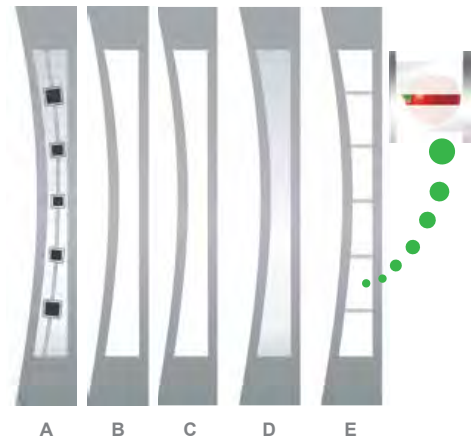

COMPOSITE DOORS

FRAME

- A – Black cube
- B – Clear glass
- C – Frosted glass
- D – Reflective glass
- E – Sandblasted

	Glazing	PR37	PR37A
PREMIUM	YES	€	€
OPTIMUM	YES	€	€
PRESTIGE	YES	€	€

AVAILABLE SIZES (door leaf width)	
80	80N
90	90N
100 Unavailable for PRESTIGE