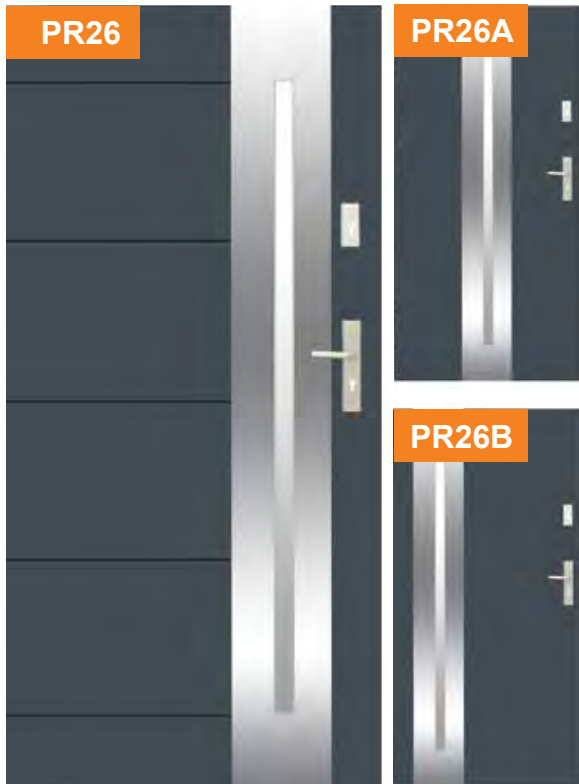

COMPOSITE DOORS

AVAILABLE SIZES (door leaf width)	
80	80N
90	90N
100 Unavailable for PRESTIGE	

	Glazing	PR26	PR26A	PR26B
PREMIUM	YES	€	€	€
OPTIMUM	YES	€	€	€
PRESTIGE	YES	€	€	€