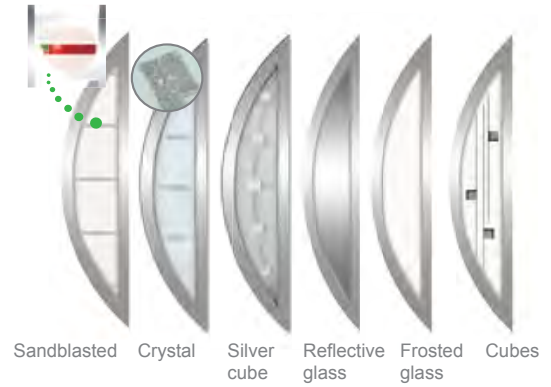

COMPOSITE DOORS

PR22

PR22A

3D frame only from outside

PR22B

Sandblasted Crystal Silver cube Reflective glass Frosted glass Cubes

FRAME

AVAILABLE SIZES (door leaf width)	
80	80N
90	90N
100 Unavailable for PRESTIGE	