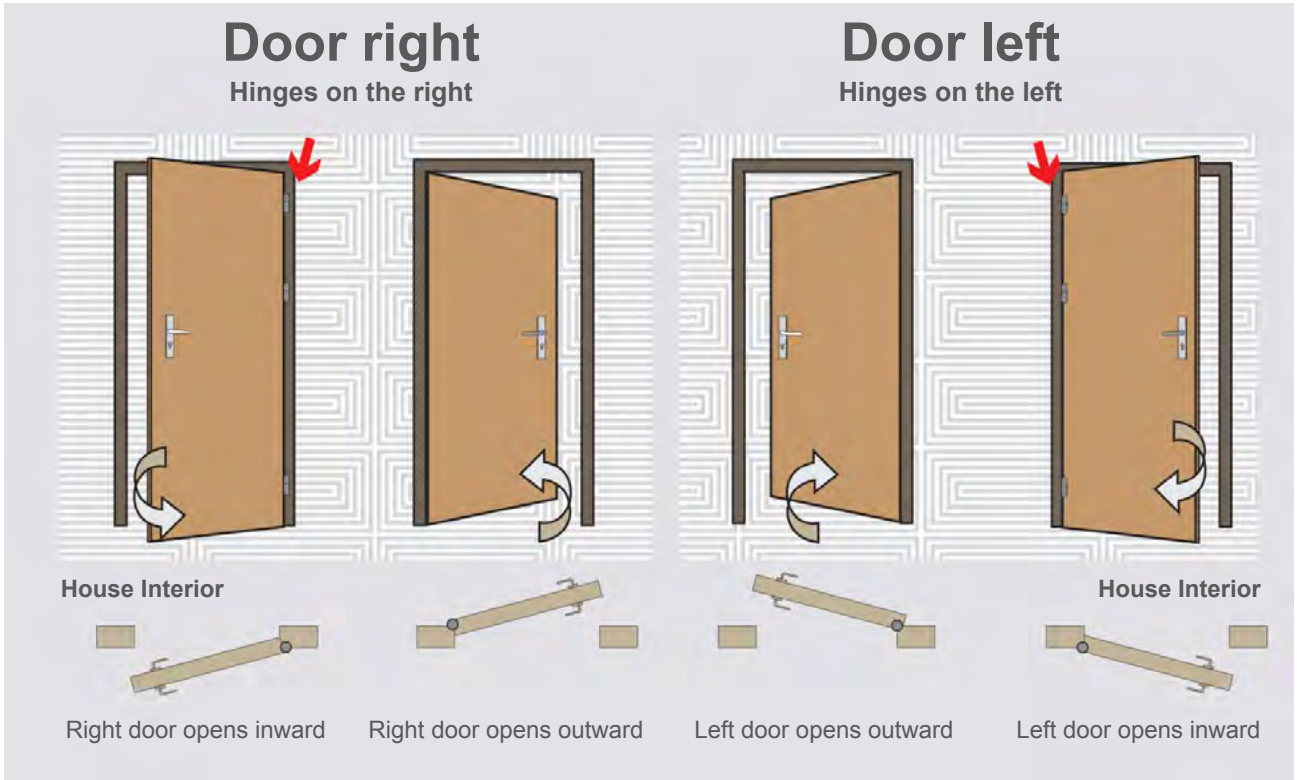

Vicky

Great service at SM Solutions. Very professional and high quality door just installed! Highly recommended

Franco

Door opening directions

MEASURING GUIDE

First measure the width of the opening from wall to wall (fig.1). Next measure height of the opening from threshold to wall (fig.2)