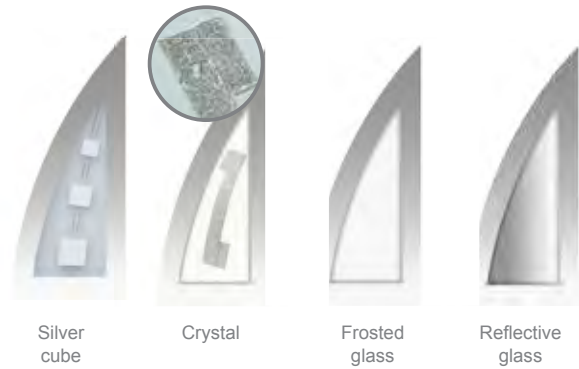

winchester

swamp oak

white

mahogany

plain anthracite

INOX

FRAME

	Glazing	PR24
PREMIUM	YES	€
OPTIMUM	YES	€
PRESTIGE	YES	€

AVAILABLE SIZES (door leaf width)

80	80N
90	90N
100 Unavailable for PRESTIGE	

- A – Clear glass
- B – Reflective glass
- C – Frosted glass
- D – Sandblasted

FRAME

AVAILABLE SIZES (door leaf width)

80	80N
90	90N
100 Unavailable for PRESTIGE	