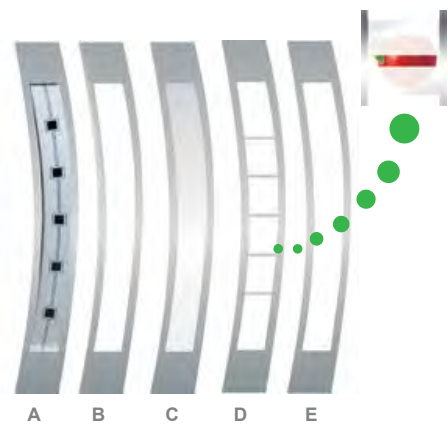

INOX

	Glazing	PR36
PREMIUM	YES	€
OPTIMUM	YES	€
PRESTIGE	YES	€

**AVAILABLE SIZES
(door leaf width)**

80	
90	90N
100	
Unavailable for PRESTIGE	

wenge

NEW
*anthracite sapphire

golden oak

anthracite

FRAME

- A – Black cube
- B – Clear glass
- C – Frosted glass
- D – Reflective glass
- E – Sandblasted

	Glazing	PR37	PR37A
PREMIUM	YES	€	€
OPTIMUM	YES	€	€
PRESTIGE	YES	€	€

AVAILABLE SIZES (door leaf width)	
80	80N
90	90N
100 Unavailable for PRESTIGE	