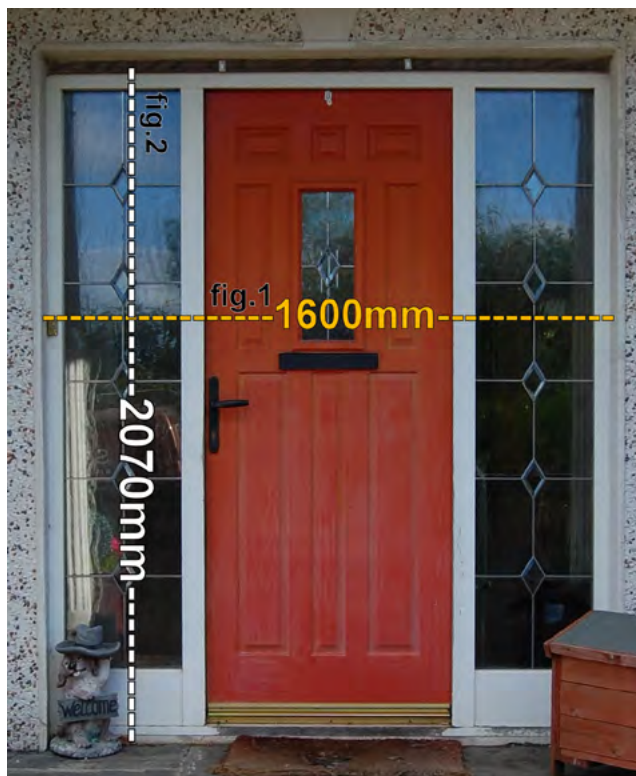

Vicky

Great service at SM Solutions. Very professional and high quality door just installed! Highly recommended

Franco

Door opening directions

MEASURING GUIDE

First measure the width of the opening from wall to wall (fig.1). Next measure height of the opening from threshold to wall (fig.2)

PR1

Glazing		PR1
NORMAL	NO	€
PREMIUM	NO	€
OPTIMUM	NO	€
PRESTIGE	NO	€

AVAILABLE SIZES
(door leaf width)

80 80N
90 90N

100
Unavailable for **PRESTIGE**

PR2

Wave reflective glass

Leaf