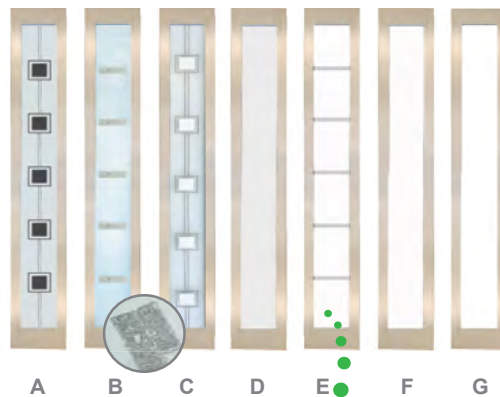

AVAILABLE SIZES (door leaf width)	
80	80N
90	90N
100 Unavailable for PRESTIGE	

PR27

	Glazing	PR27
NORMAL	NO	€
PREMIUM	NO	€
OPTIMUM	NO	€
PRESTIGE	NO	€

AVAILABLE SIZES (door leaf width)	
80	80N
90	90N
100 Unavailable for PRESTIGE	

PR28

	Glazing	PR28
NORMAL	NO	€
PREMIUM	NO	€
OPTIMUM	NO	€
PRESTIGE	NO	€

AVAILABLE SIZES (door leaf width)	
80	80N
90	90N
100 Unavailable for PRESTIGE	

COMPOSITE DOORS

- A – Black cube
- B – Crystal
- C – Silver cube
- D – Reflective glass
- E – Sandblasted
- F – Frosted glass
- G – Clear glass

Glazing		PR29
PREMIUM	YES	€
OPTIMUM	YES	€
PRESTIGE	YES	€

AVAILABLE SIZES
(door leaf width)

80	80N
90	90N
100 Unavailable for PRESTIGE	

- A – Black cube
- B – Crystal
- C – Silver cube
- D – Reflective glass
- E – Sandblasted
- F – Frosted glass
- G – Clear glass