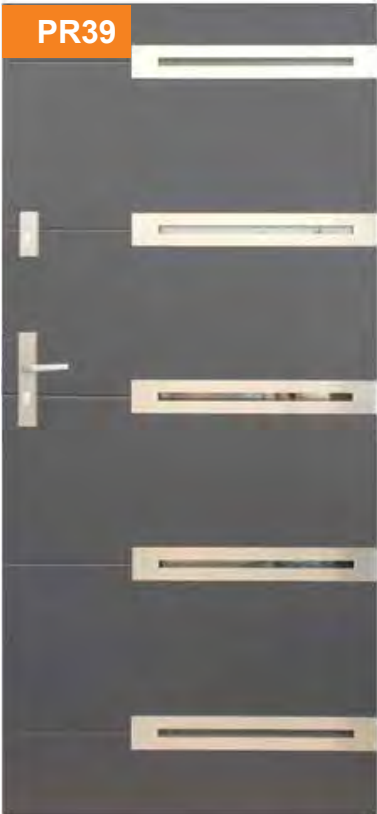

COMPOSITE DOORS