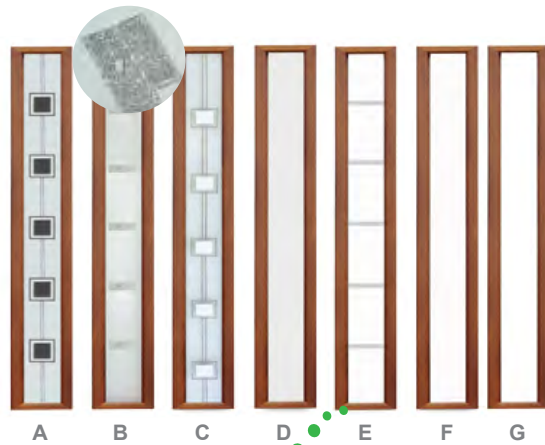

AVAILABLE SIZES (door leaf width)	
80	80N
90	90N
100 Unavailable for PRESTIGE	

PR27

	Glazing	PR27
NORMAL	NO	€
PREMIUM	NO	€
OPTIMUM	NO	€
PRESTIGE	NO	€

AVAILABLE SIZES (door leaf width)	
80	80N
90	90N
100 Unavailable for PRESTIGE	

PR28

	Glazing	PR28
NORMAL	NO	€
PREMIUM	NO	€
OPTIMUM	NO	€
PRESTIGE	NO	€

AVAILABLE SIZES (door leaf width)	
80	80N
90	90N
100 Unavailable for PRESTIGE	

COMPOSITE DOORS

- A – Black cube
- B – Crystal
- C – Silver cube
- D – Reflective glass
- E – Sandblasted
- F – Frosted glass
- G – Clear glass

Glazing		PR29
PREMIUM	YES	€
OPTIMUM	YES	€
PRESTIGE	YES	€

AVAILABLE SIZES
(door leaf width)

80	80N
90	90N
100 Unavailable for PRESTIGE	

- A – Black cube
- B – Crystal
- C – Silver cube
- D – Reflective glass
- E – Sandblasted
- F – Frosted glass
- G – Clear glass